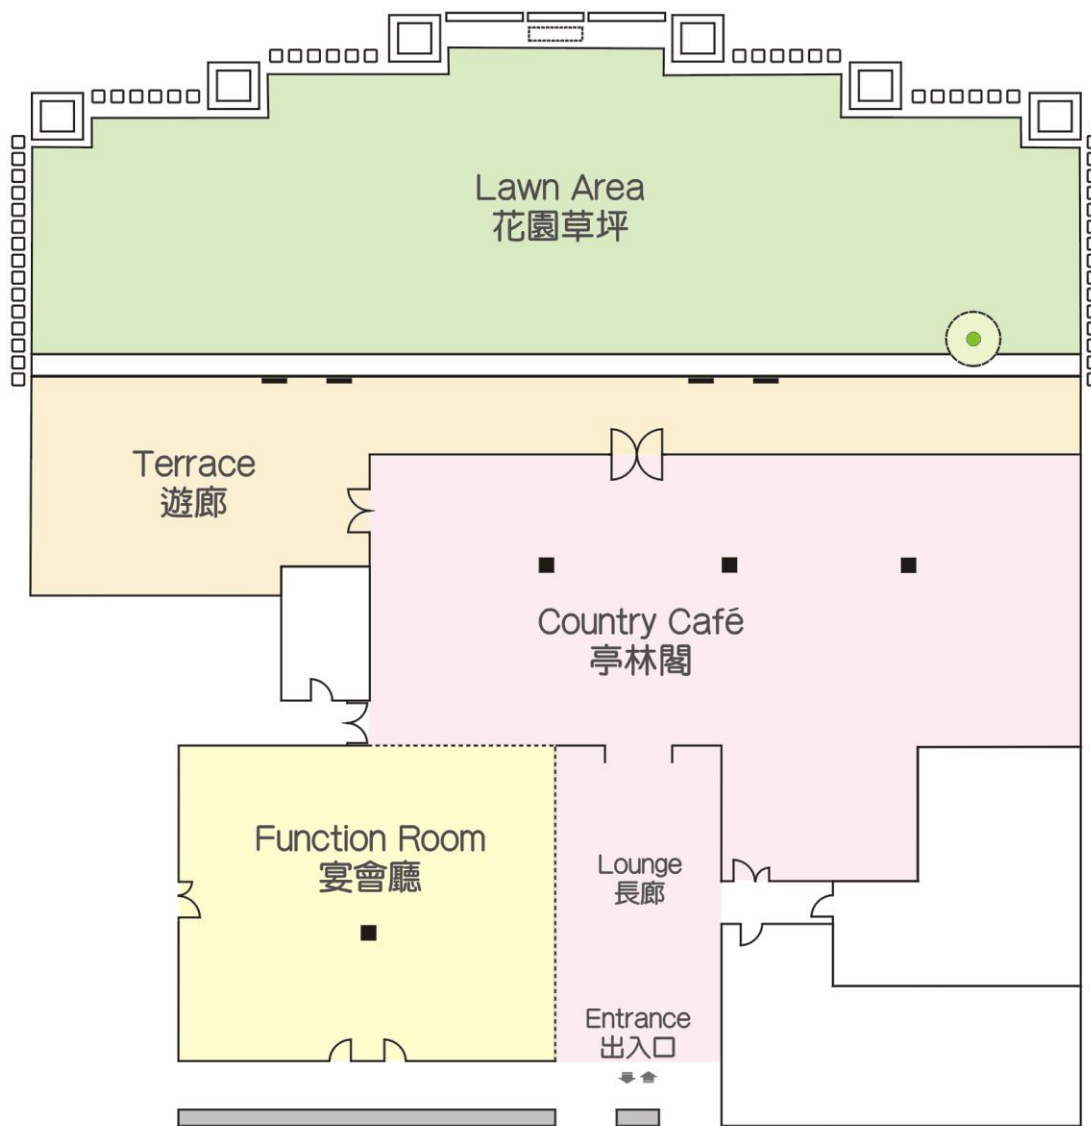

亭林閣平面圖

Country Café Floor Plan

Country Café (Floor Plan) 亭林閣(平面圖)

使用花園草坪必須已預訂婚宴酒席，先訂先得；本俱樂部保留一切最終決定權。
The Lawn reservation requires an advanced booking confirmation of the wedding party made and on a first-come-first-served basis.
The Club reserves the right for final decision in case of any dispute.