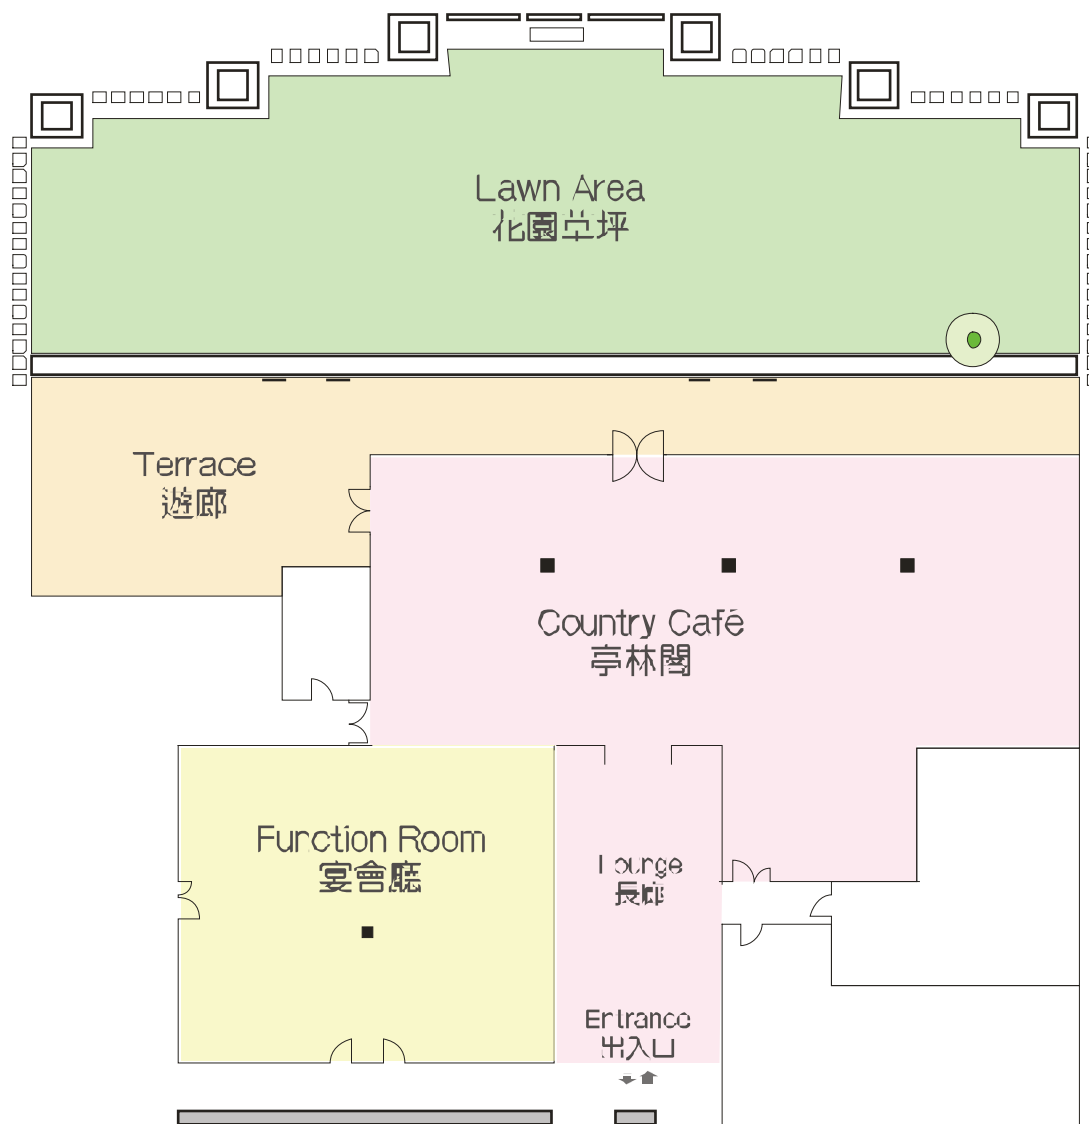

# 亭林閣平面圖

## Country Café Floor Plan

Country Café (Floor Plan) 亭林閣(平面圖)

使用花園草坪必須已預訂婚宴酒席，先訂先得；本俱樂部保留一切最終決定權。  
The Lawn reservation requires an advanced booking confirmation of the wedding party made and on a first-come-first-served basis.  
The Club reserves the right for final decision in case of any dispute.