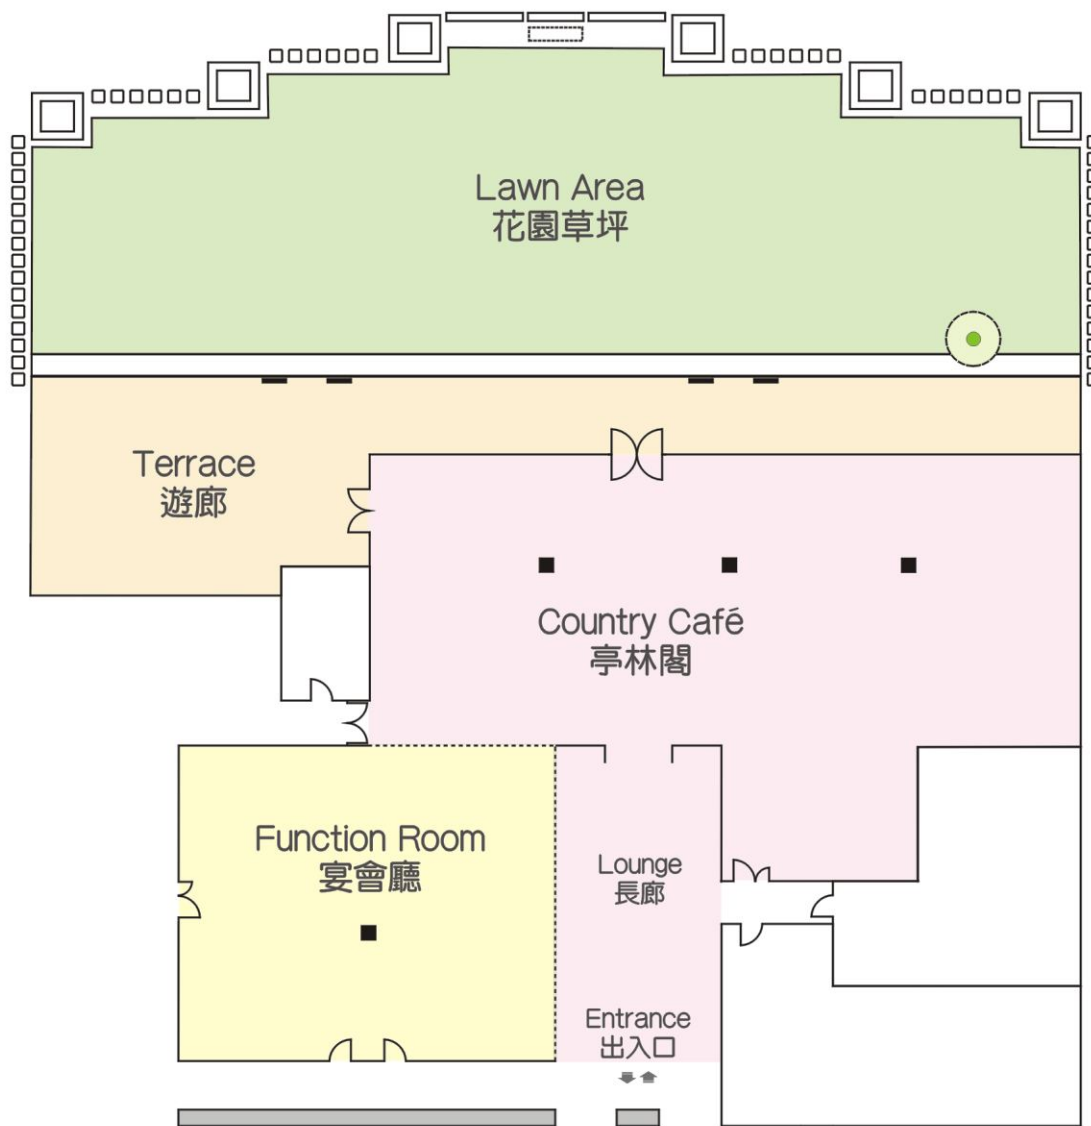

亭林閣平面圖

Country Café Floor Plan

Country Café (Floor Plan) 亭林閣(平面圖)

使用花園草坪必須已預訂婚宴酒席，先訂先得；本俱樂部保留一切最終決定權。

The Lawn reservation requires an advanced booking confirmation of the wedding party made and on a first-come-first-served basis.
The Club reserves the right for final decision in case of any dispute.