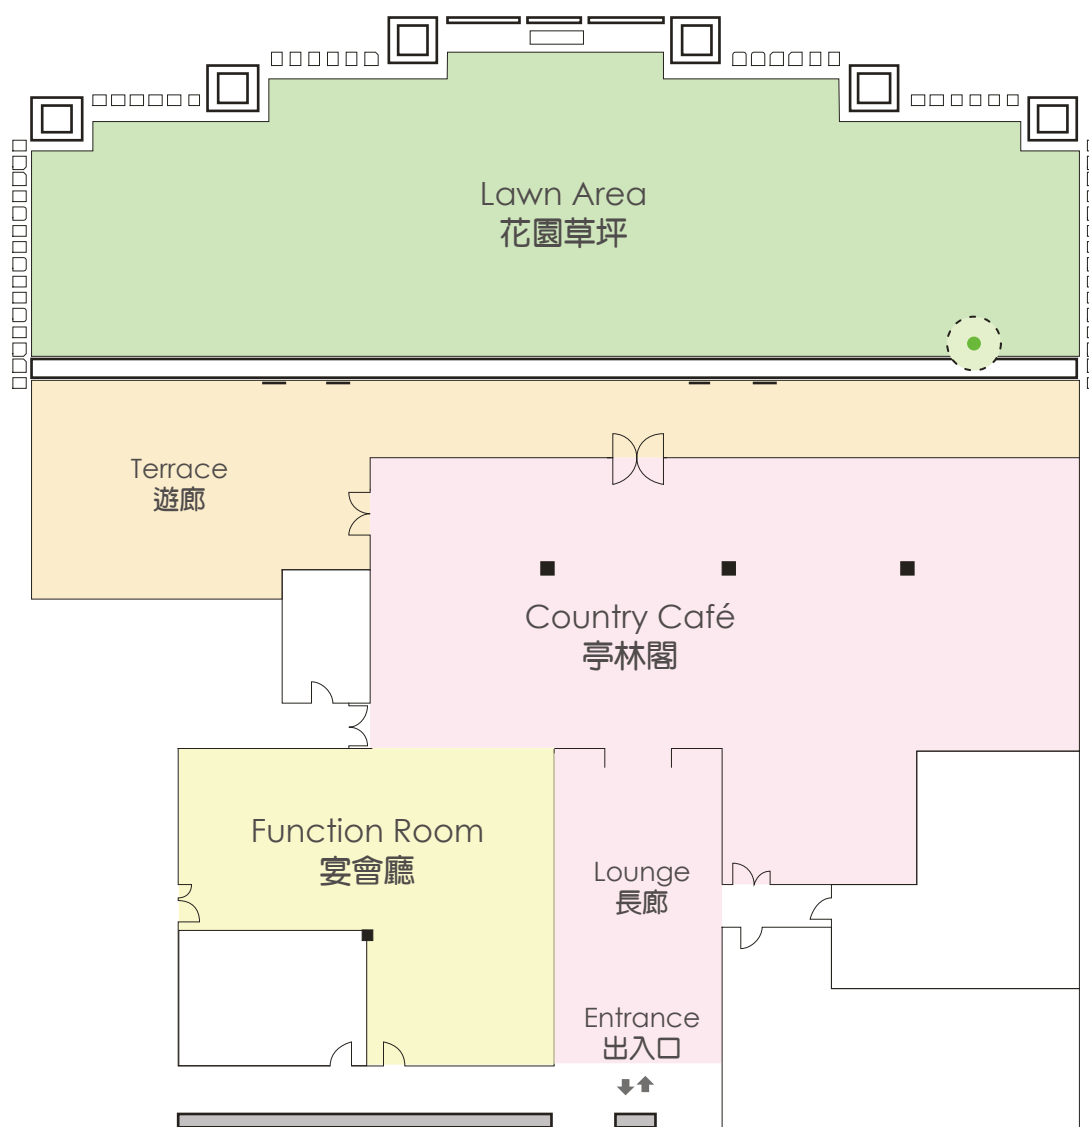

# Country Café Floor Plan

## 亭林閣平面圖

亭林閣(平面圖) Country Café(Floor Plan)

The Lawn reservation requires an advanced booking confirmation of the wedding party made and on first-come-first-served basis.  
The club reserves the right for final for final decision in case of any dispute.  
使用花園草坪必須已預訂婚宴酒席，先到先得；本俱樂部保留一切最終決定權。