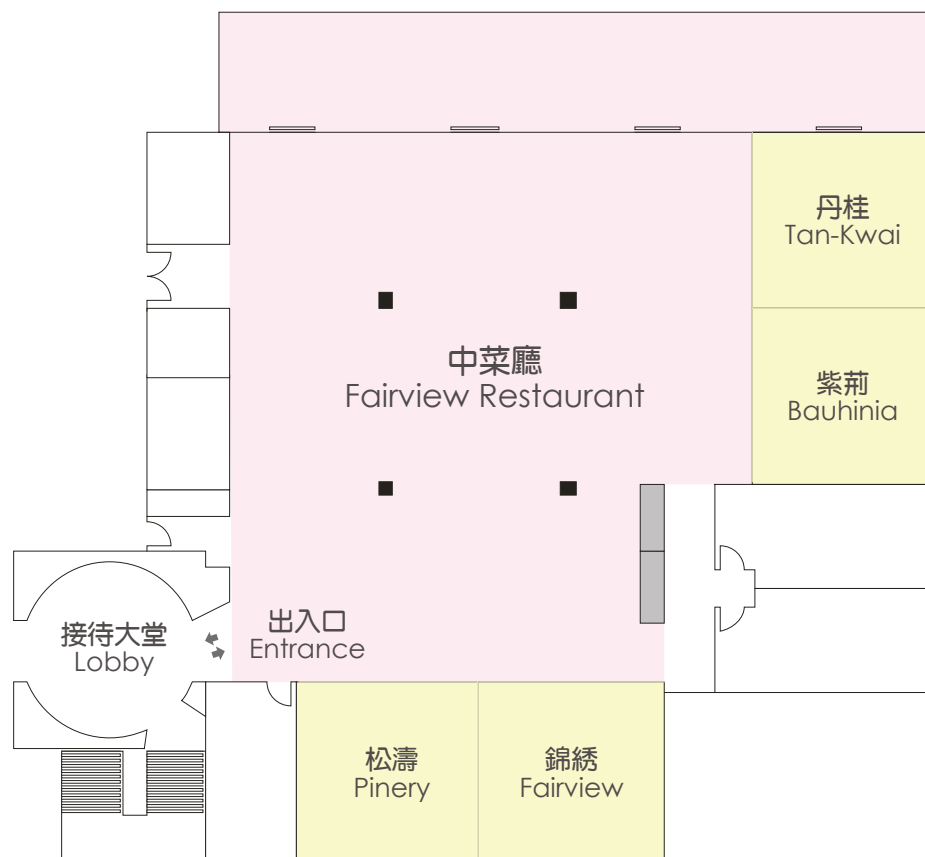

錦綉樓平面圖

Fairview Restaurant Floor Plan

錦綉樓 (平面圖) Fairview Restaurant (Floor Plan)

使用花園草坪必須已預訂婚宴酒席，先到先得；本俱樂部保留一切最終決定權。

The Lawn reservation requires an advanced booking confirmation of the wedding party made and on first-come-first-served basis. The club reserves the right for final for final decision in case of any dispute.