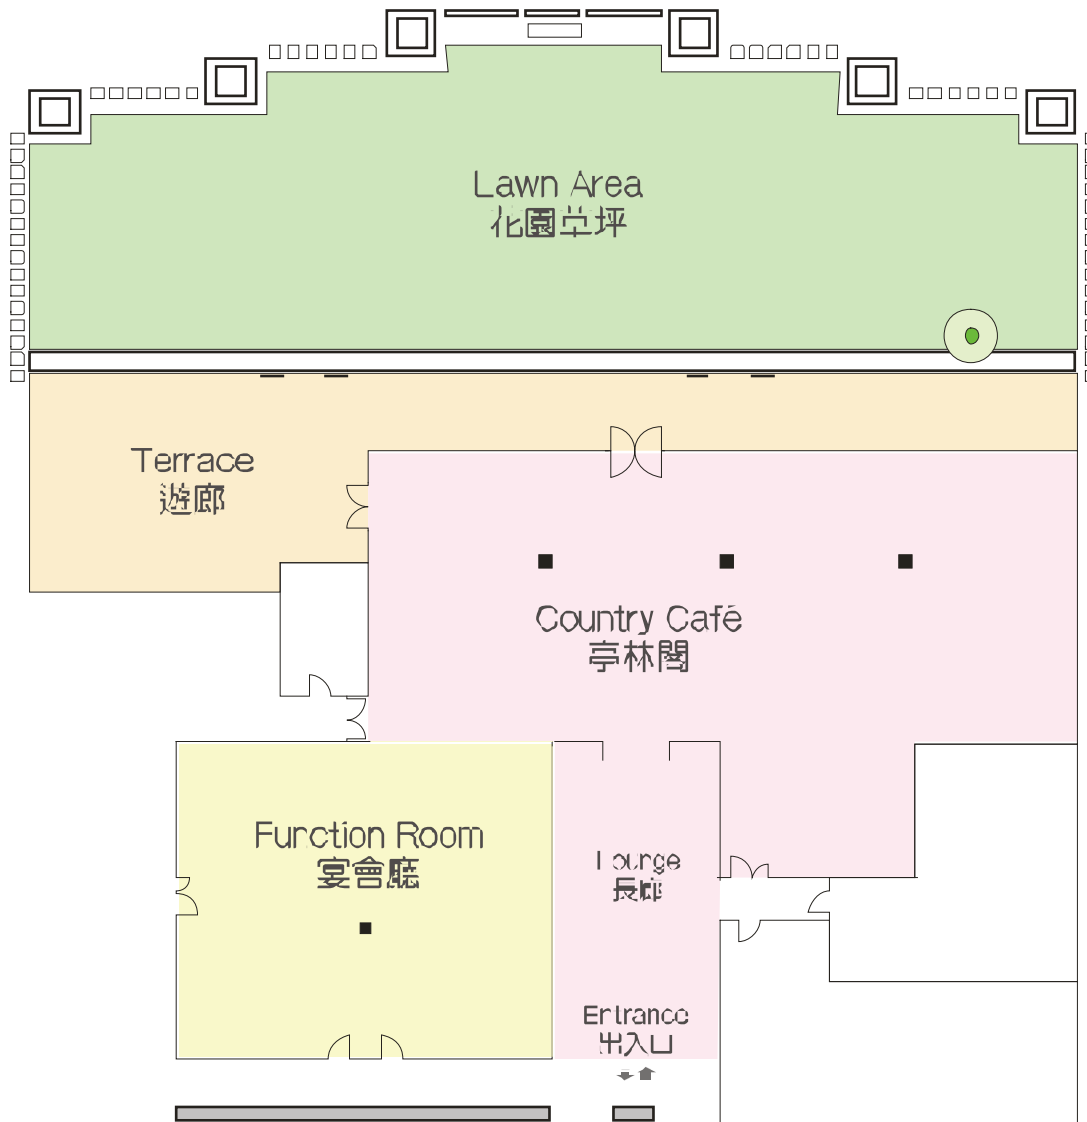

亭林閣平面圖

Country Café Floor Plan

Country Café (Floor Plan) 亭林閣(平面圖)

使用花園草坪必須已預訂婚宴酒席，先訂先得；本俱樂部保留一切最終決定權。
The Lawn reservation requires an advanced booking confirmation of the wedding party made and on a first-come-first-served basis.
The Club reserves the right for final decision in case of any dispute.